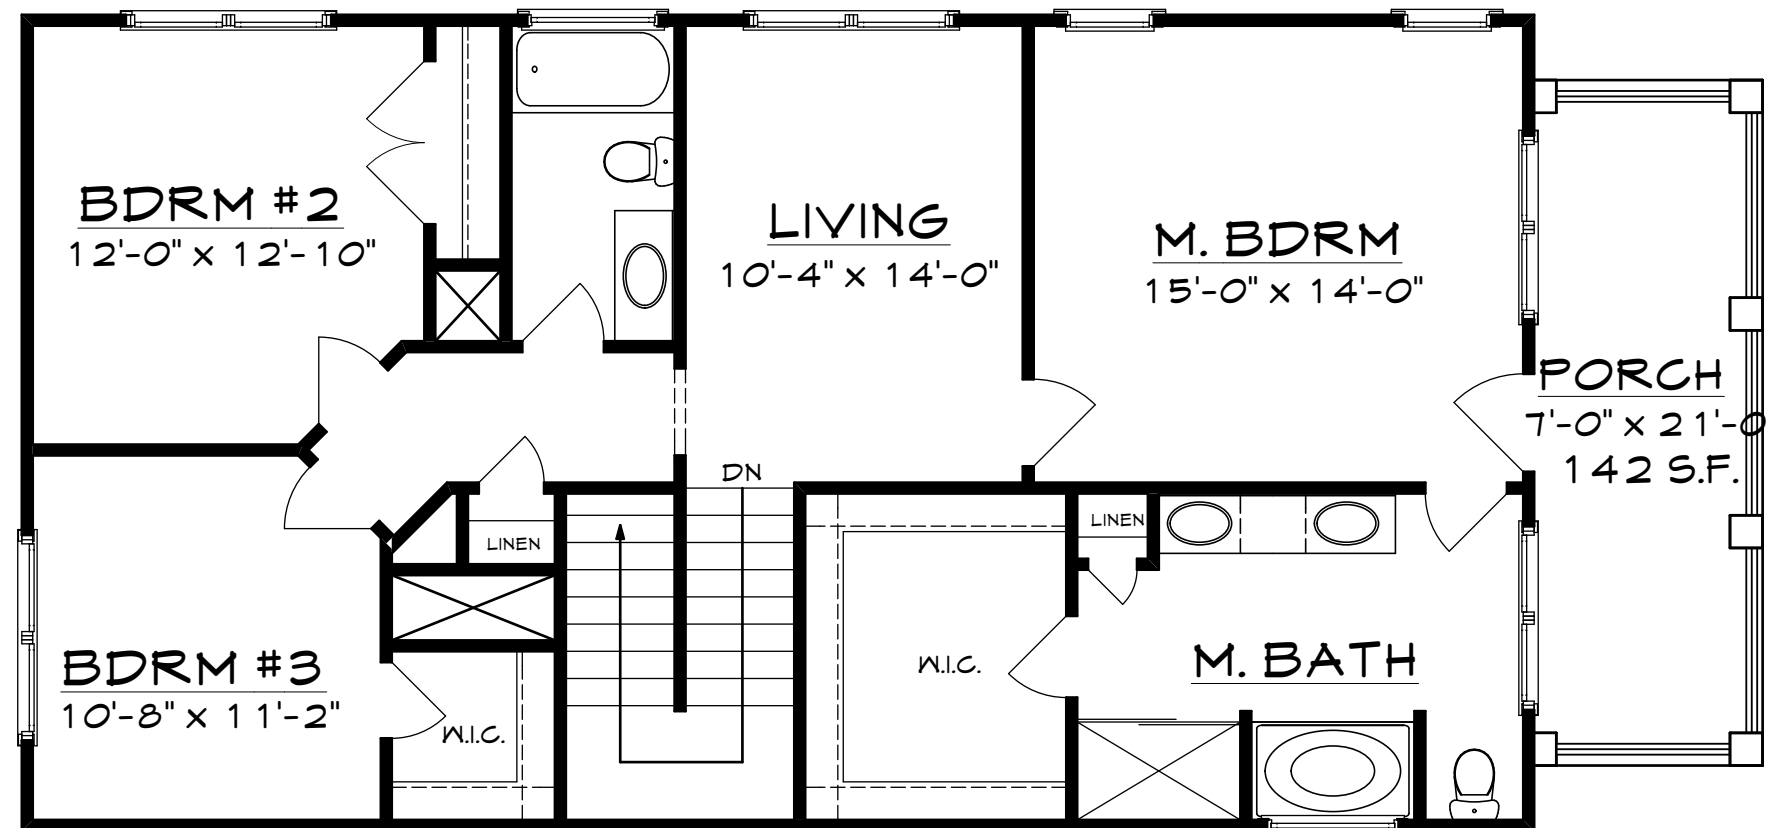

SOUTHEASTERN
FAMILY HOMES

" MUSCATELLO RESIDENCE "

SOUTHEASTERN
FAMILY HOMES

FIRST FLOOR PLAN

1048 SF HTD.
9'-0" CEILINGS

" MUSCATELLO RESIDENCE "

SOUTHEASTERN
FAMILY HOMES

SECOND FLOOR PLAN

1085 SF HTD.

8'-0" CEILINGS

" MUSCATELLO RESIDENCE "