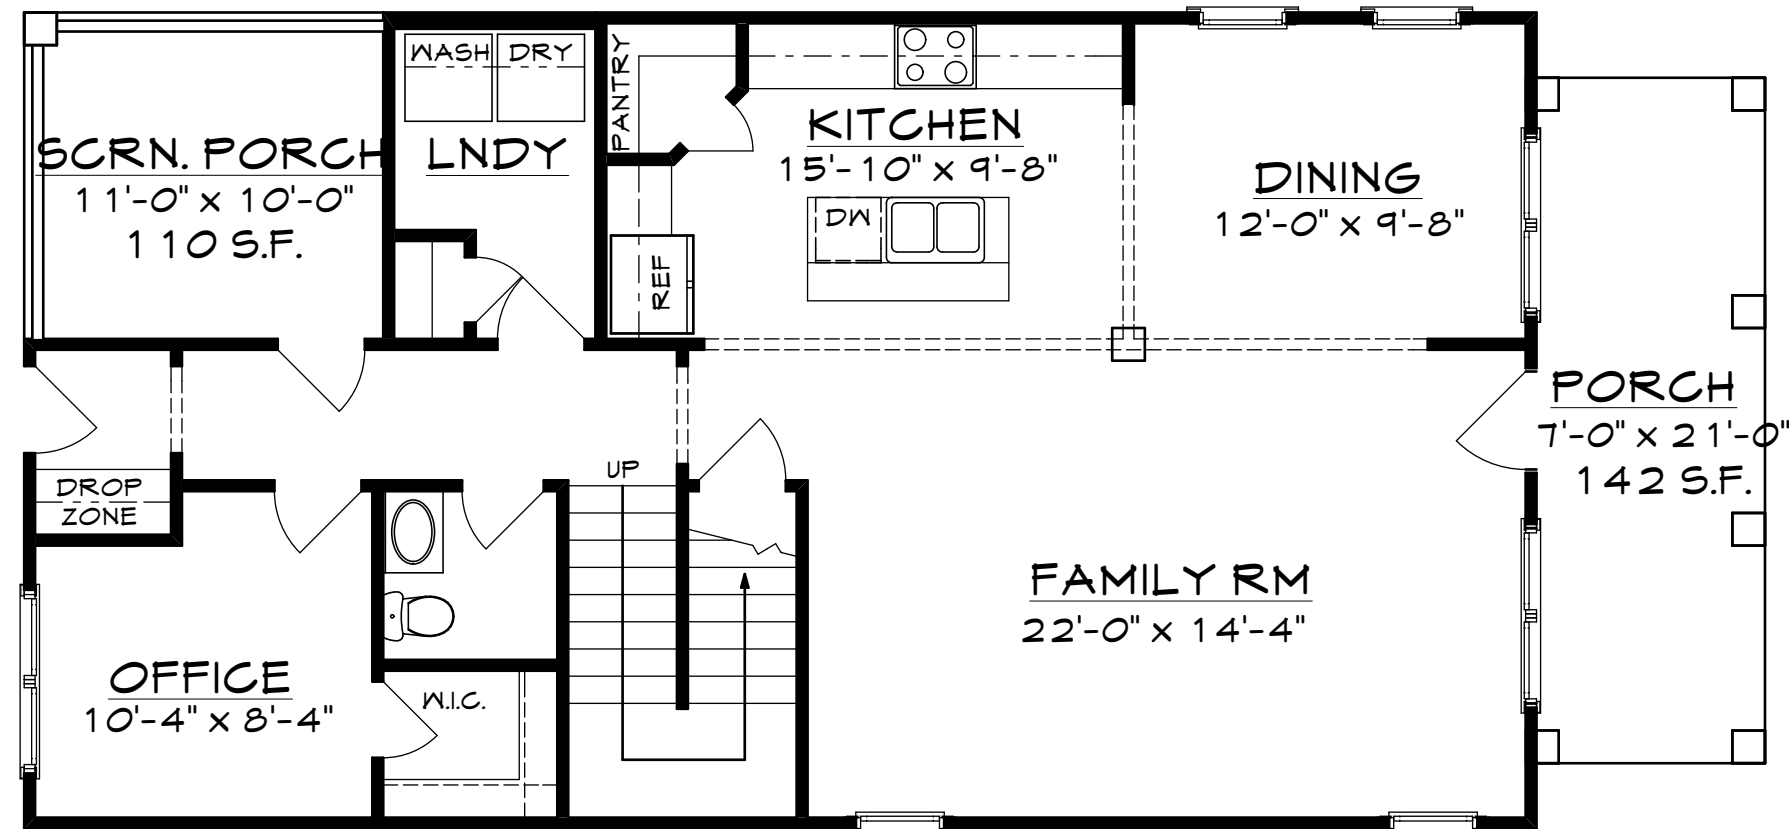

SOUTHEASTERN
FAMILY HOMES

" MUSCATELLO RESIDENCE "

SOUTHEASTERN
FAMILY HOMES

FIRST FLOOR PLAN

1048 SF HTD.
9'-0" CEILINGS

" MUSCATELLO RESIDENCE "

SOUTHEASTERN
FAMILY HOMES

SECOND FLOOR PLAN

1085 SF HTD.

8'-0" CEILINGS

" MUSCATELLO RESIDENCE "