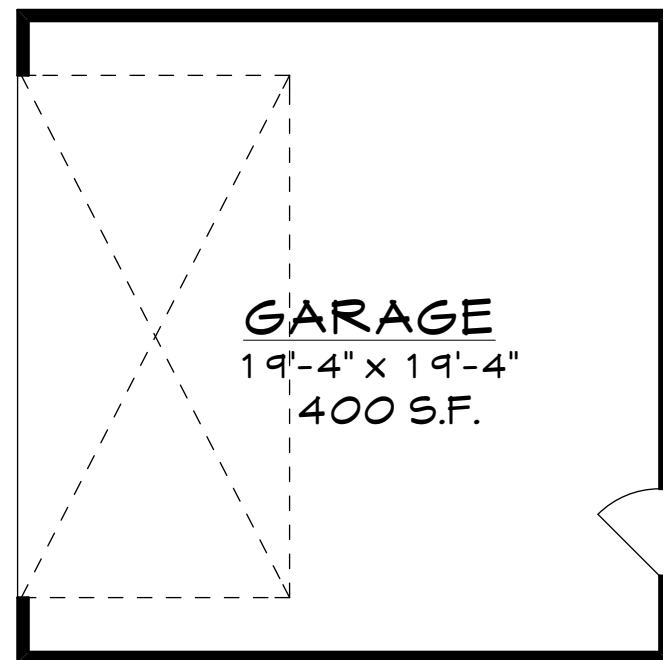

SOUTHEASTERN
FAMILY HOMES

" MUSCATELLO RESIDENCE "

SOUTHEASTERN
FAMILY HOMES

FIRST FLOOR PLAN

1048 SF HTD.
9'-0" CEILINGS

" MUSCATELLO RESIDENCE "

SOUTHEASTERN
FAMILY HOMES

SECOND FLOOR PLAN

1085 SF HTD.

8'-0" CEILINGS

" MUSCATELLO RESIDENCE "