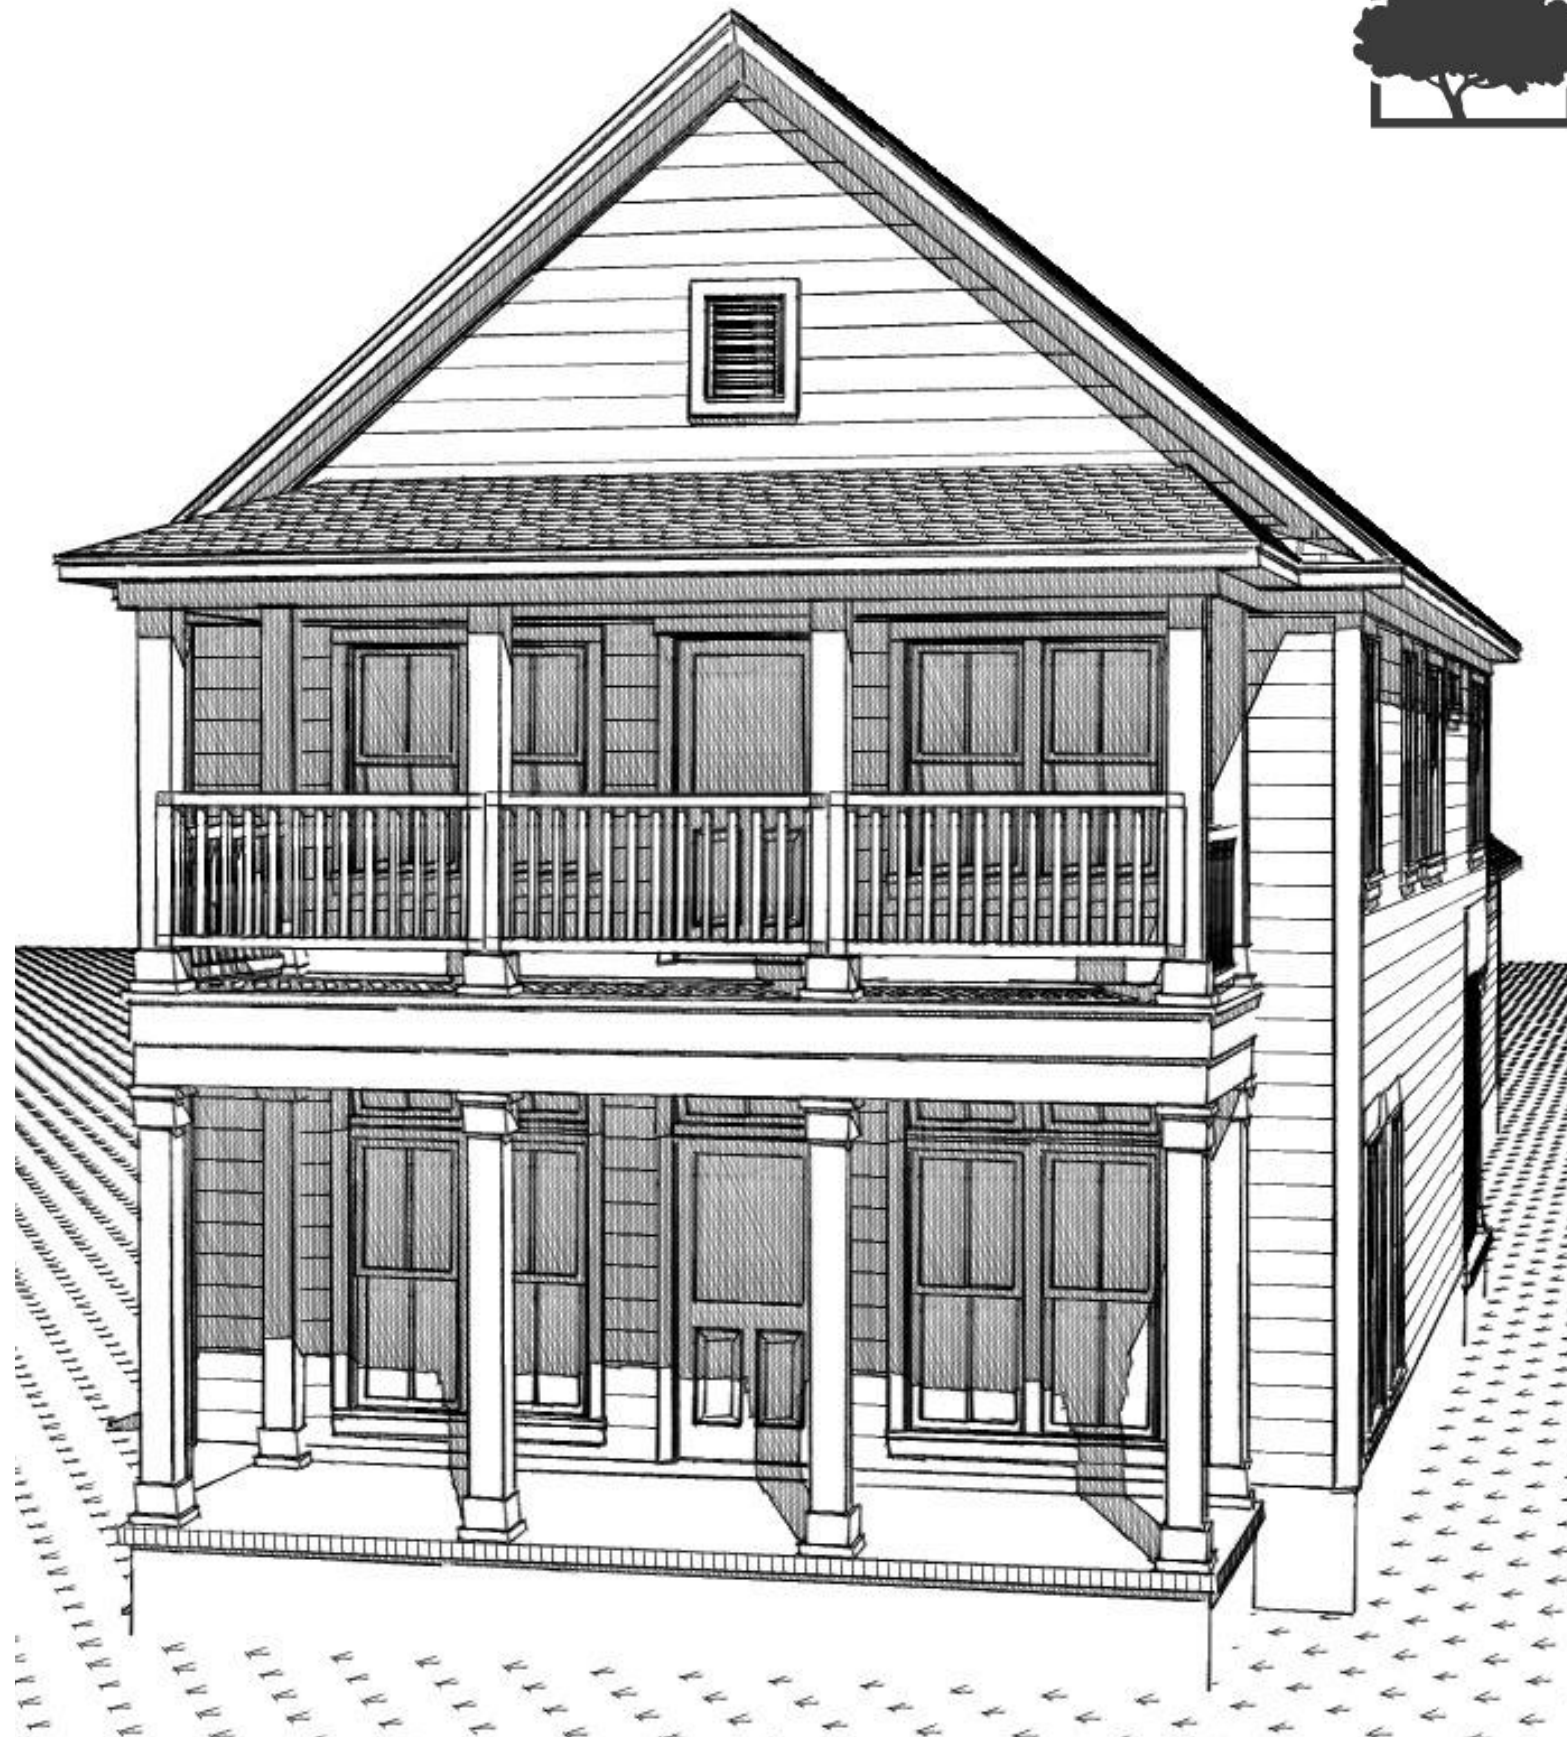

SOUTHEASTERN
FAMILY HOMES

" MUSCATELLO RESIDENCE "

SOUTHEASTERN
FAMILY HOMES

FIRST FLOOR PLAN

1048 SF HTD.
9'-0" CEILINGS

" MUSCATELLO RESIDENCE "

SOUTHEASTERN
FAMILY HOMES

SECOND FLOOR PLAN

1085 SF HTD.

8'-0" CEILINGS

" MUSCATELLO RESIDENCE "