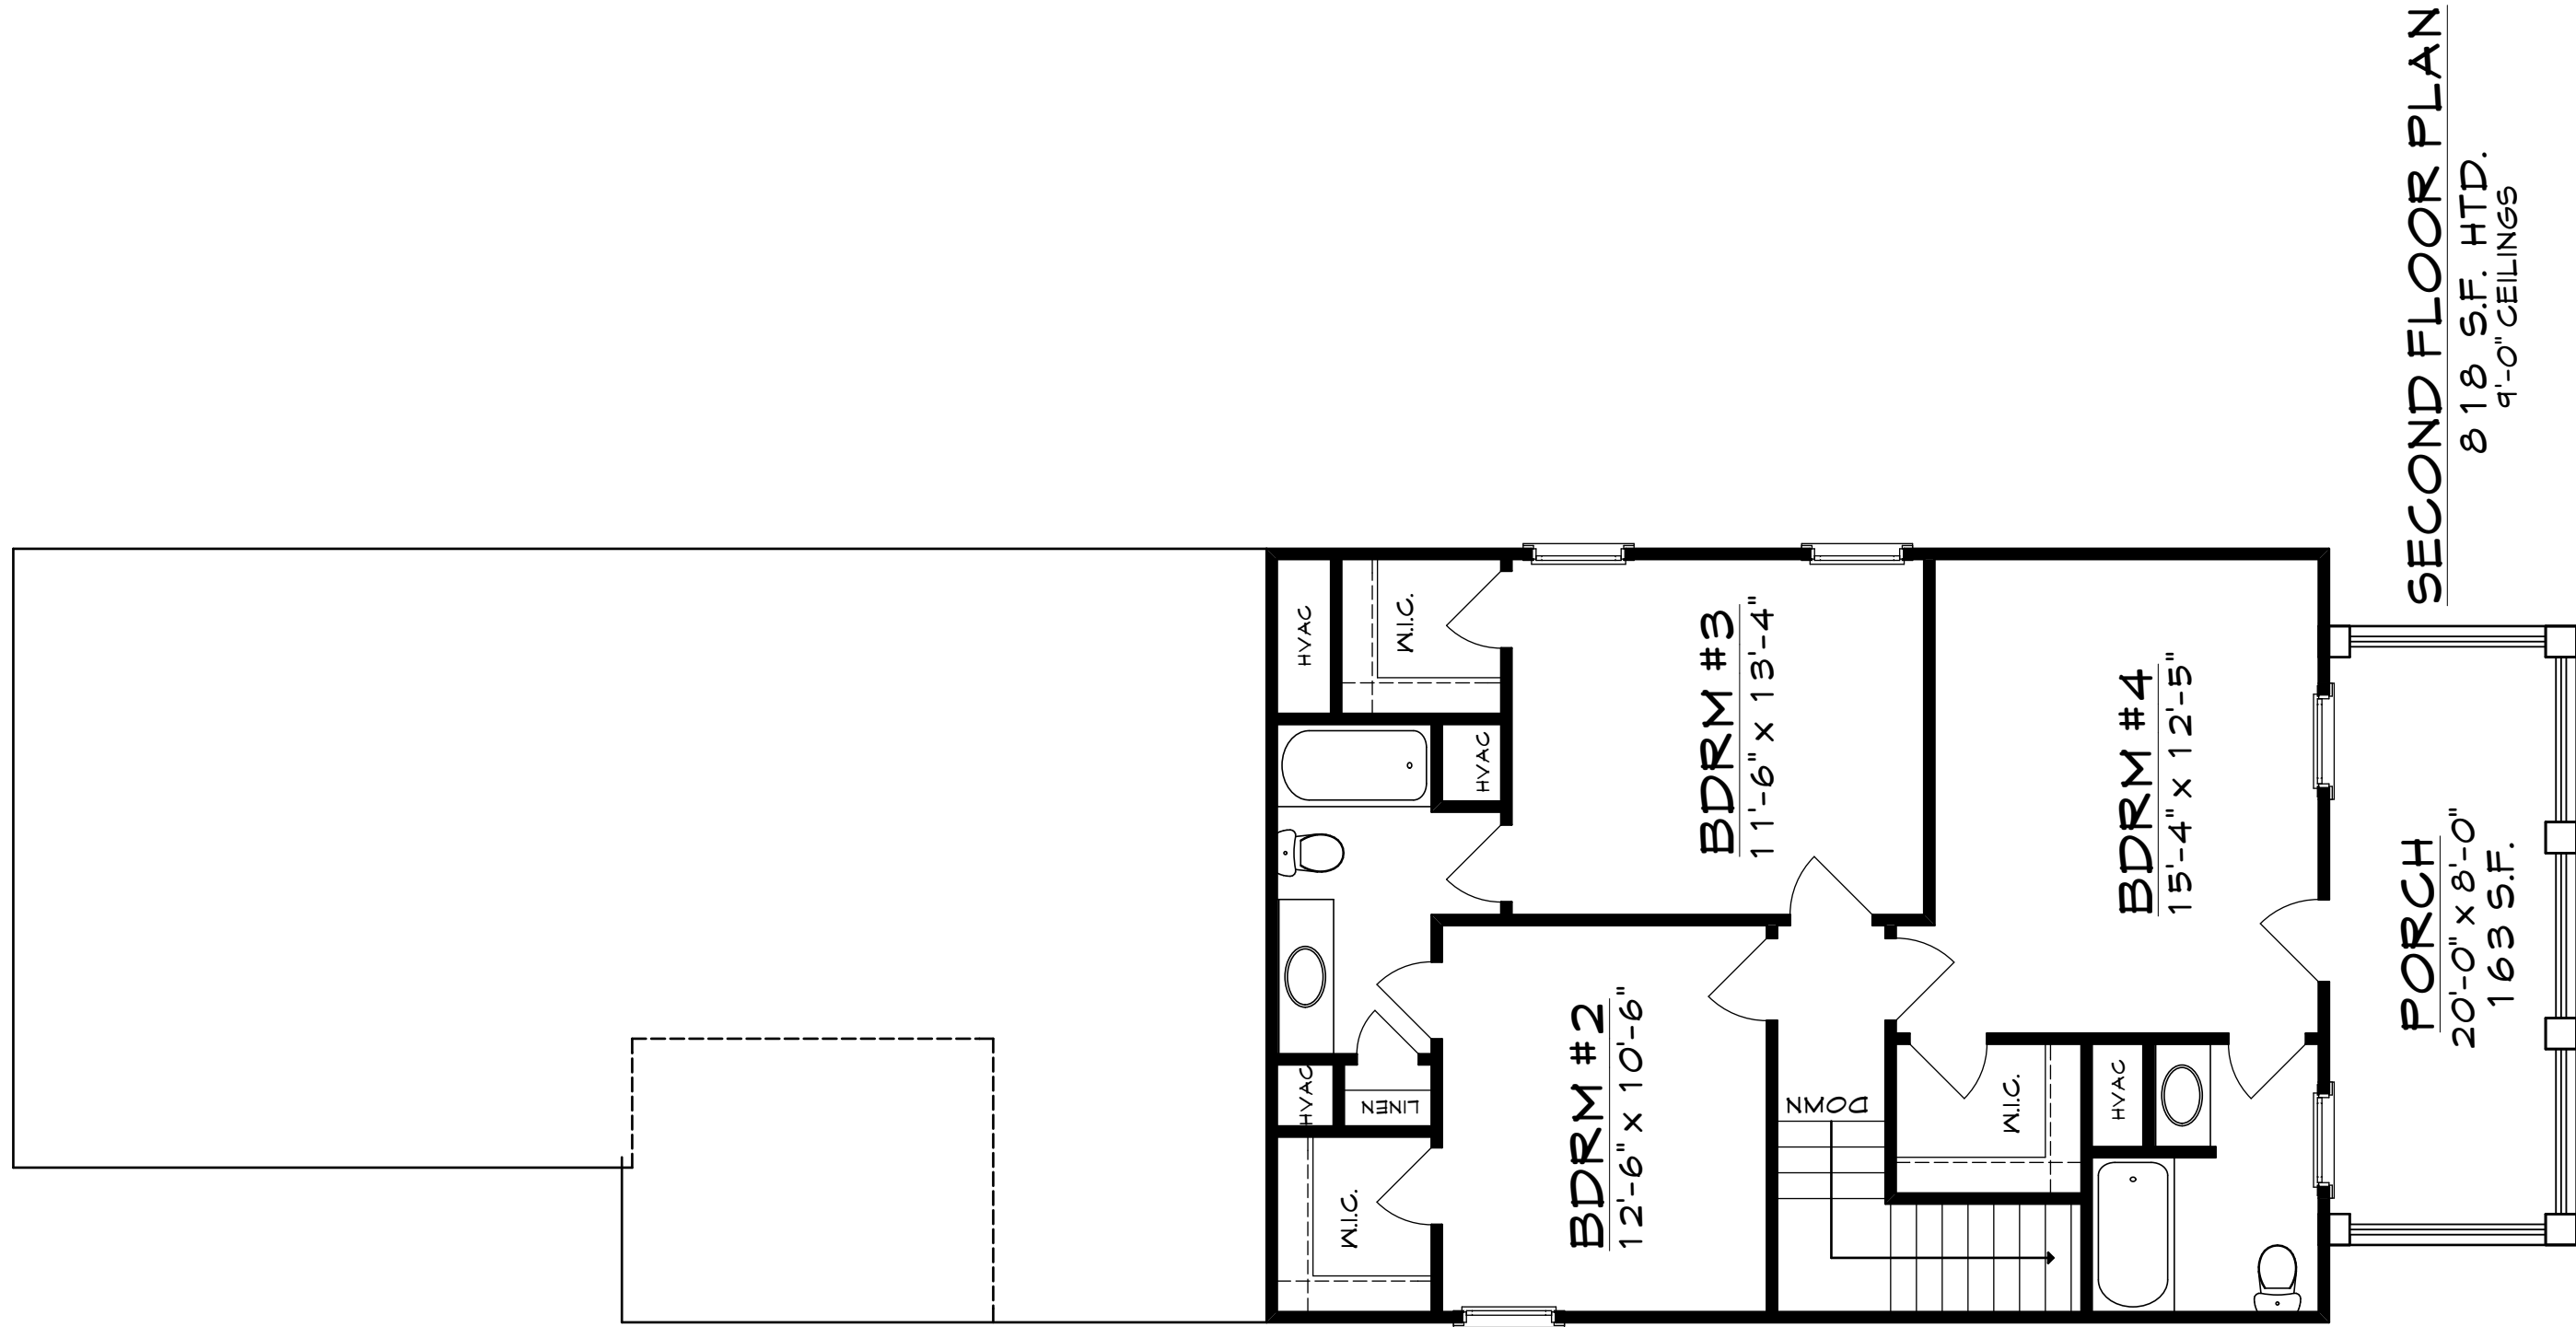

SOUTHEASTERN
FAMILY HOMES

" MACKINNON RESIDENCE "

SOUTHEASTERN
FAMILY HOMES

FIRST FLOOR PLAN

1282 SF HTD.
10'-0" CEILINGS

" MACKINNON RESIDENCE "

SOUTHEASTERN
FAMILY HOMES

" MACKINNON RESIDENCE "