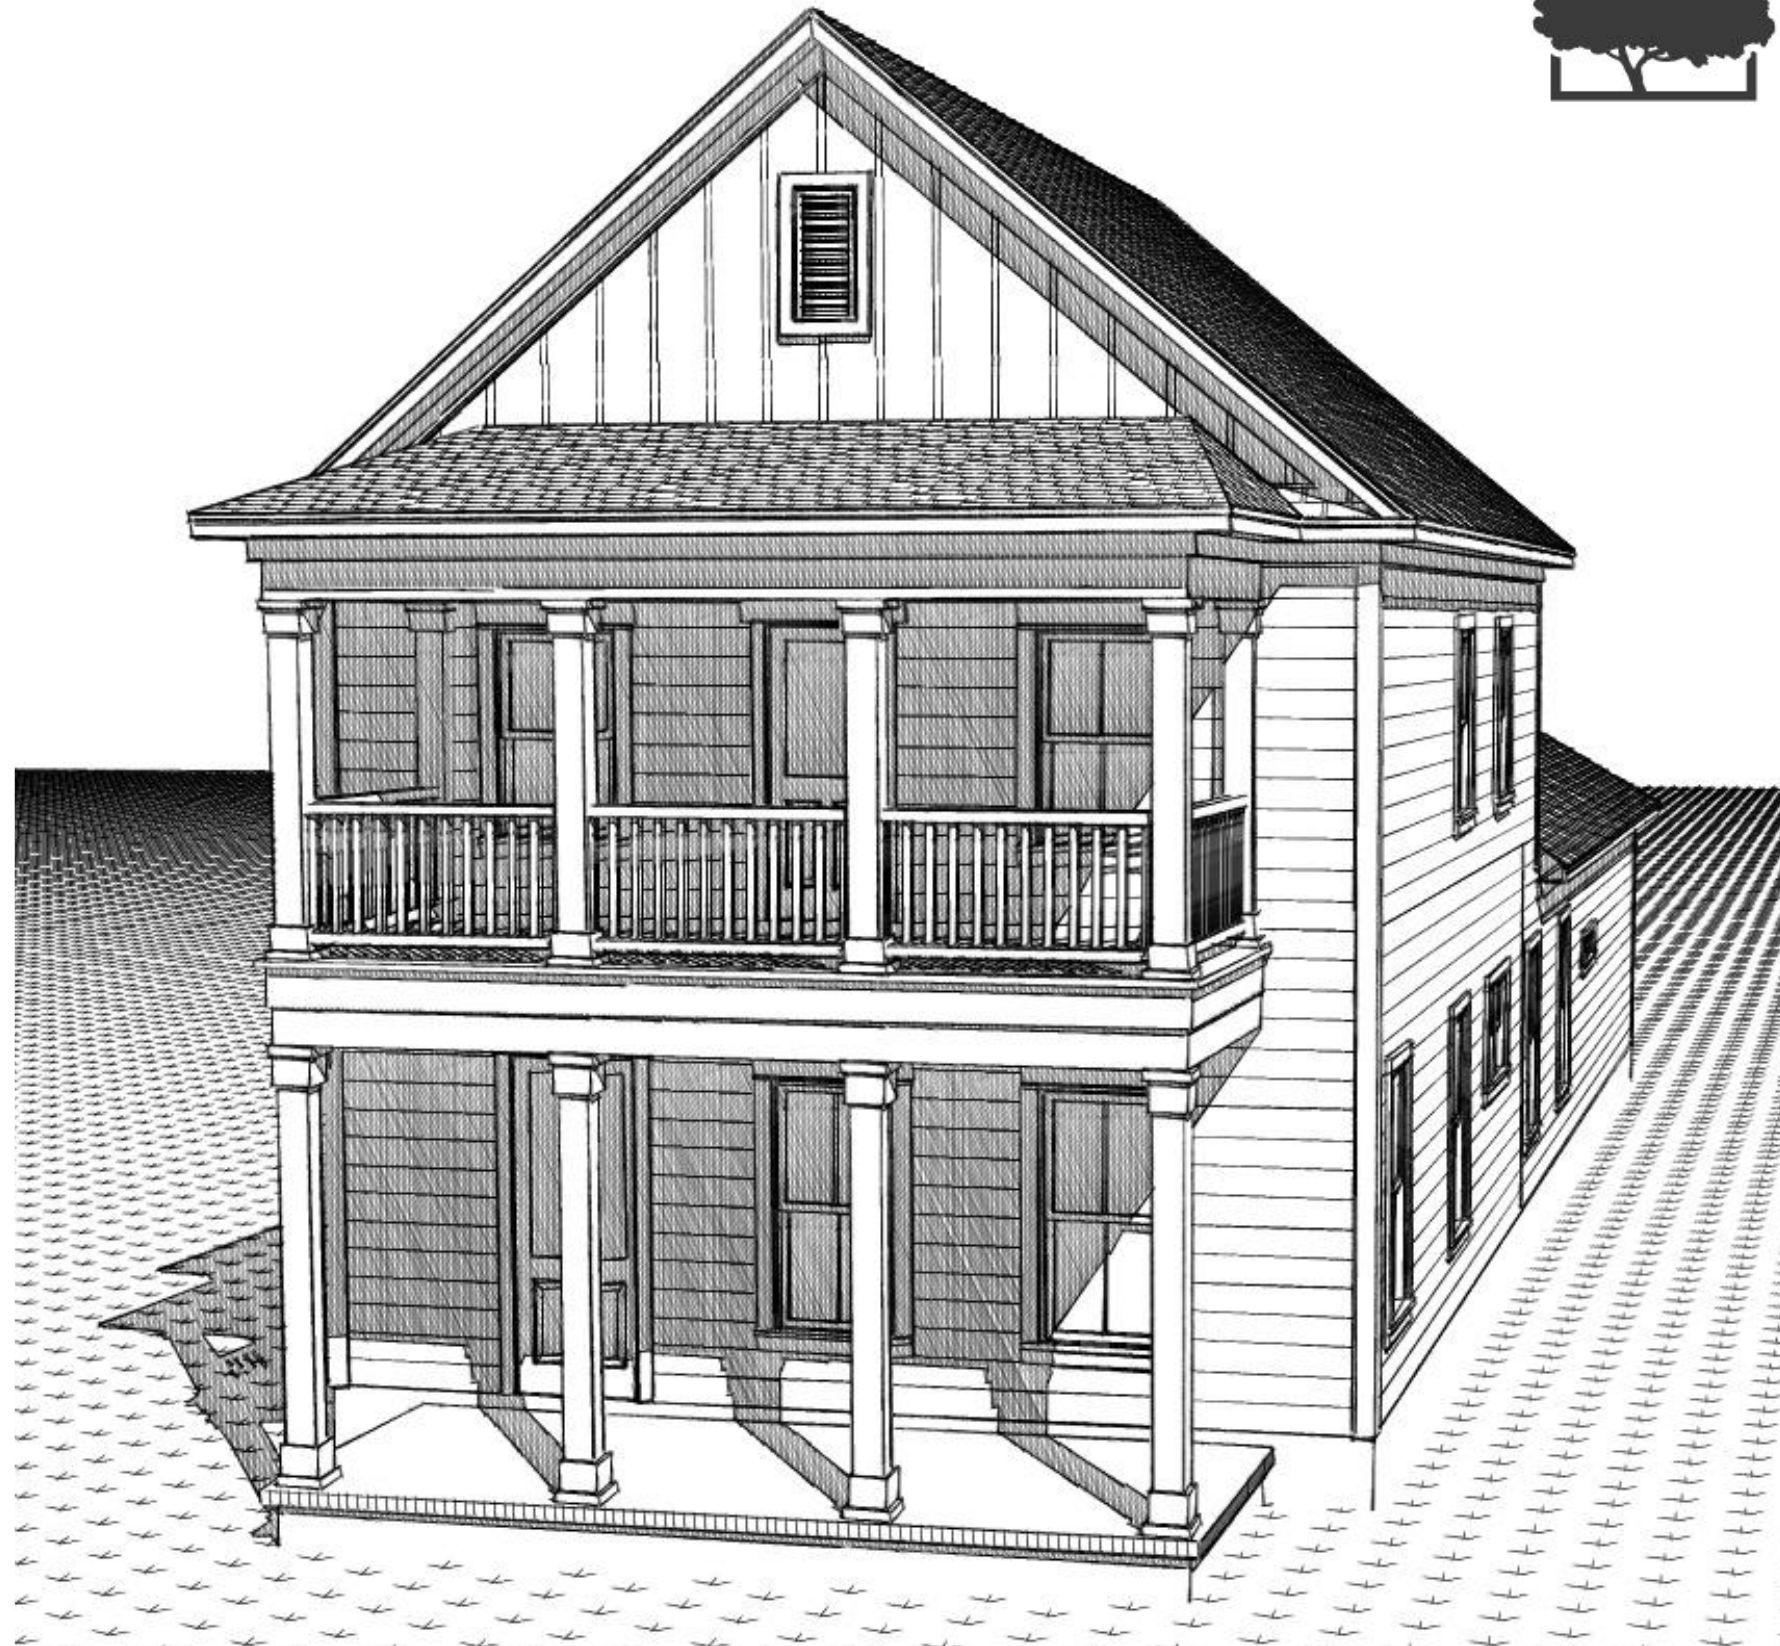

SOUTHEASTERN
FAMILY HOMES

" MACKINNON RESIDENCE "

SOUTHEASTERN
FAMILY HOMES

FIRST FLOOR PLAN

1282 SF HTD.
10'-0" CEILINGS

" MACKINNON RESIDENCE "

SOUTHEASTERN
FAMILY HOMES

" MACKINNON RESIDENCE "