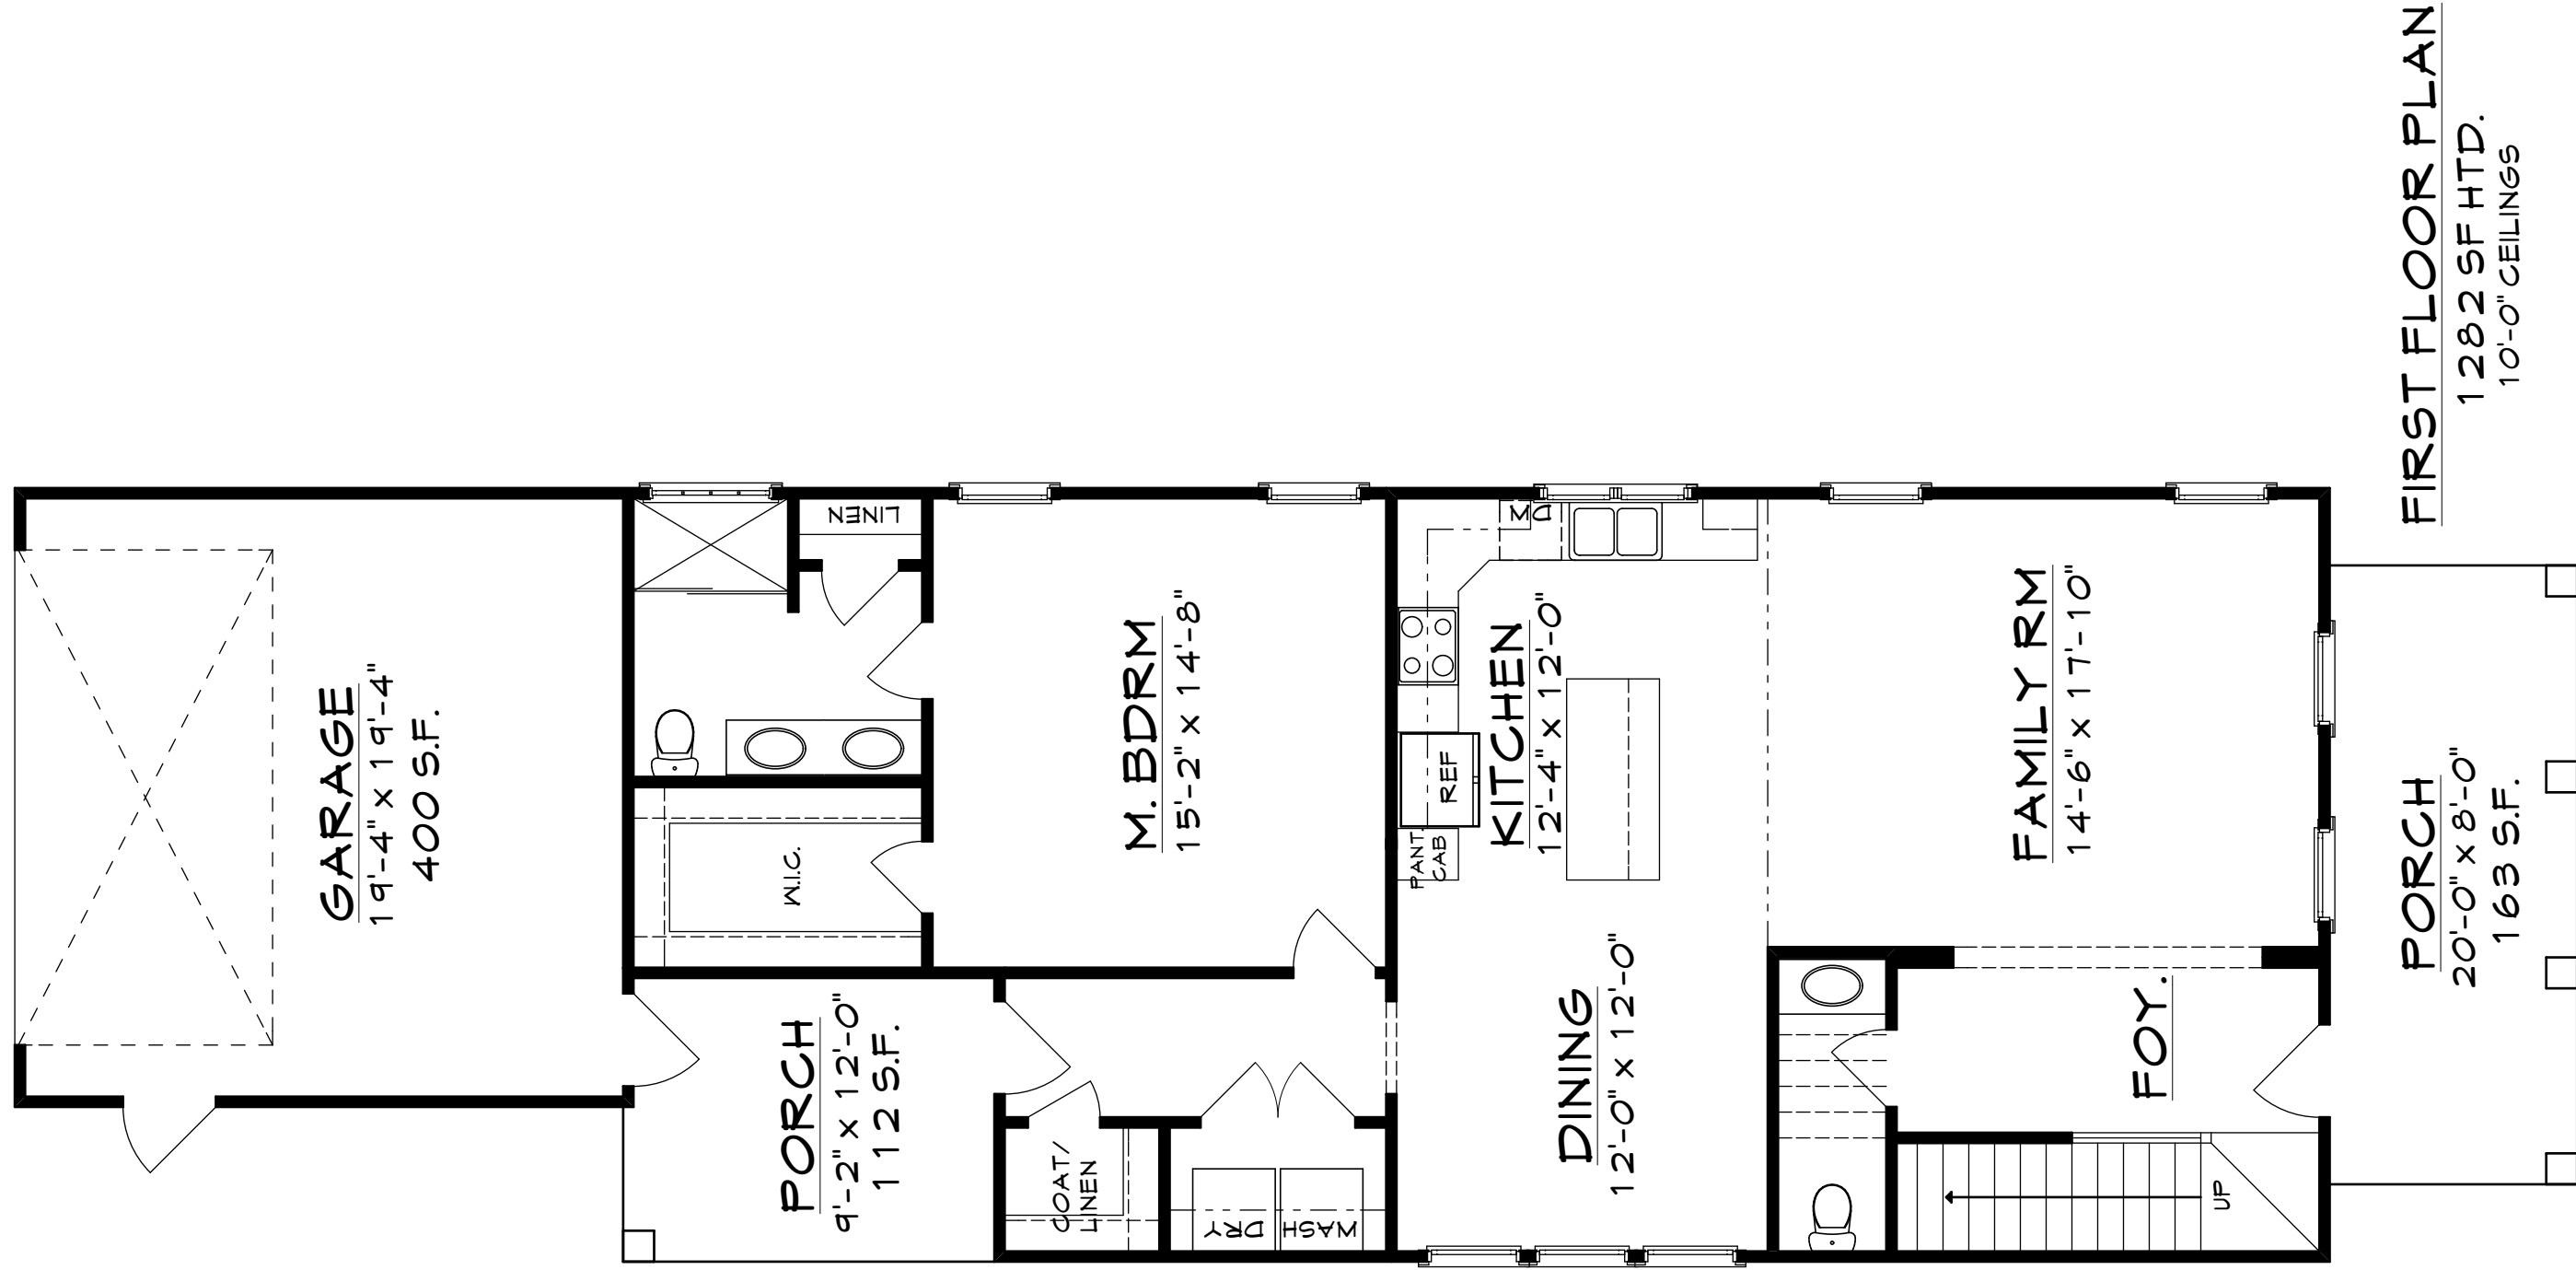

SOUTHEASTERN
FAMILY HOMES

" MACKINNON RESIDENCE "

SOUTHEASTERN
FAMILY HOMES

FIRST FLOOR PLAN

1282 SF HTD.
10'-0" CEILINGS

" MACKINNON RESIDENCE "

SOUTHEASTERN
FAMILY HOMES

" MACKINNON RESIDENCE "